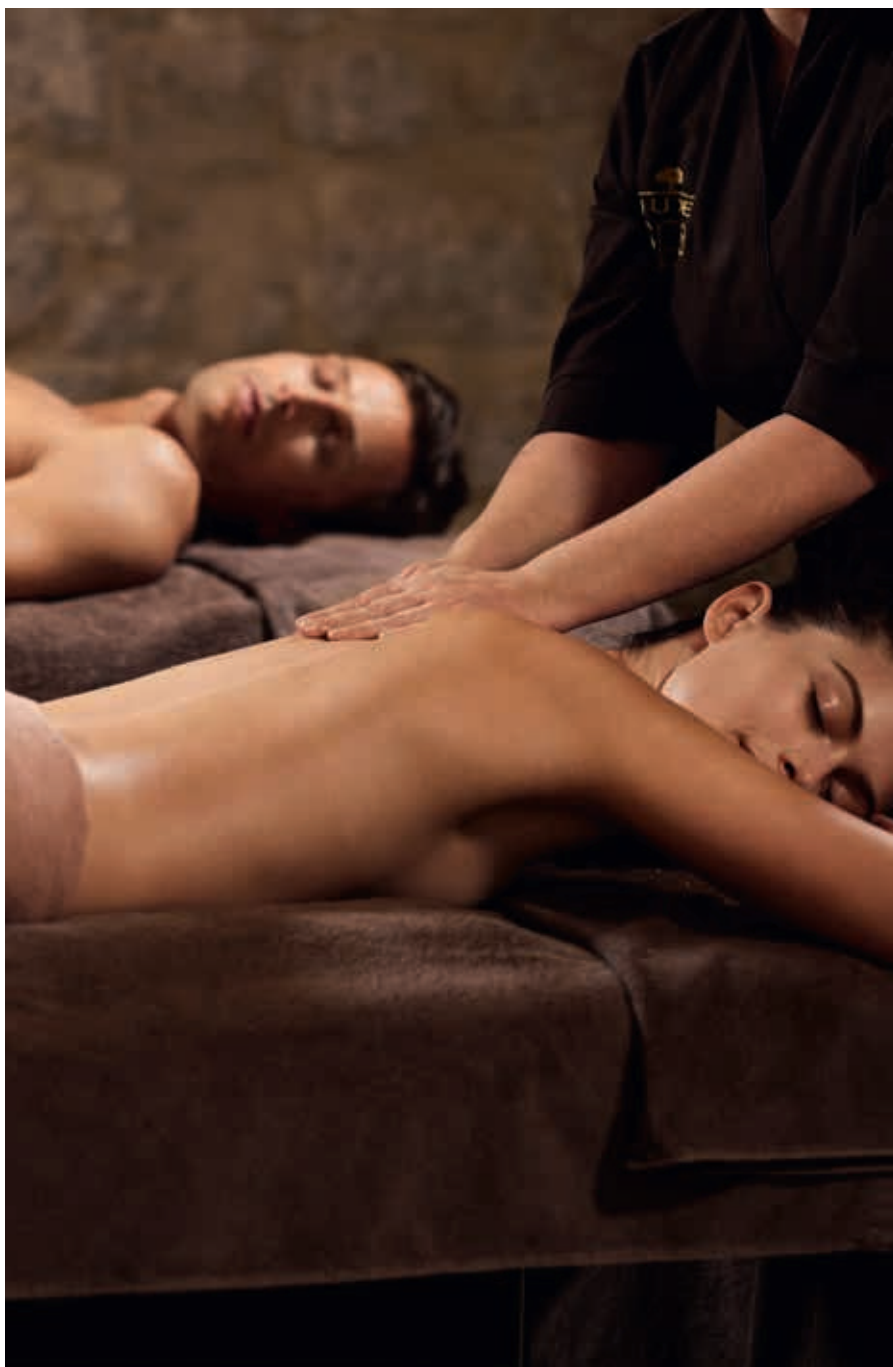

45-MINUTE - €95

Combines the inimitable formula of the '4F' Aromatic Scrub with Flowers, Foliage, Fruits and Fibres, with exclusive exfoliating manoeuvres. A genuine exfoliating massage, this treatment is punctuated by 2 distinct phases that offer a double mechanical exfoliation while boosting blood circulation. An exceptional experience combining technical expertise and multi-sensoriality for an incomparable 'new skin' result and a sensation of lightness.

CHARISMATIC® HEAD MASSAGE

30-MINUTE - €60

Combines slow, deeply relaxing manoeuvres all over the shoulders and scalp for a moment of total disconnection.

FOOT RELAXATION

30-MINUTE - €60

Intensely soothes calves, ankles and feet with an enveloping, draining massage. For an immediate sensation of well-being and lightness.

LES RITUELS NUXE SPA

RITUEL PRODIGIEUX®

1 HEURE 30 **175€**
 2 SOINS DE 45 MINUTES
 Au choix parmi les Soins Visage ou Soins Corps.

RITUEL NIRVANESQUE

2 HEURES **210€**
 1 SOIN DE 45 MINUTES
 + 1 SOIN DE 1 HEURE 15
 Au choix parmi les Soins Visage ou Soins Corps.